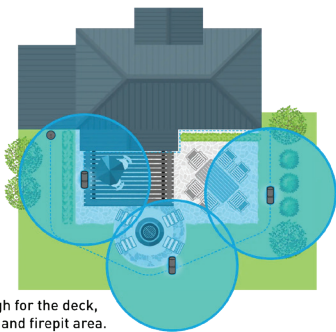

Service Options Available

3 REPELLERS COVER 945 SQ FT

Enough for the deck, patio, and firepit area.

First Year Installation: **\$1,999**
 Annual Maintenance: **\$499**

4 REPELLERS COVER 1,260 SQ FT

Enough for the deck, patio, firepit area, and play space.