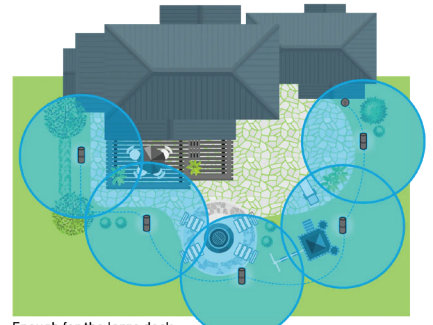

Service Options Available

3 REPELLERS COVER 945 SQ FT

Enough for the deck, patio, and firepit area.

First Year Installation: **\$1,999**
 Annual Maintenance: **\$499**

4 REPELLERS COVER 1,260 SQ FT

Enough for the deck, patio, firepit area, and play space.

First Year Installation: **\$2,299**
 Annual Maintenance: **\$599**

5 REPELLERS COVER 1,575 SQ FT

Enough for the large deck, patio, firepit area and play space.

First Year Installation: **\$2,699**
 Annual Maintenance: **\$699**