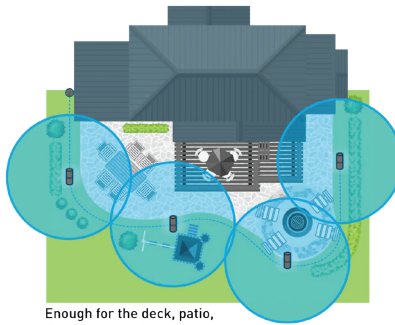

Service Options Available

3 REPELLERS COVER 945 SQ FT

Enough for the deck, patio, and firepit area.

First Year Installation: **\$1,999**
 Annual Maintenance: **\$499**

4 REPELLERS COVER 1,260 SQ FT

Enough for the deck, patio, firepit area, and play space.

First Year Installation: **\$2,299**
 Annual Maintenance: **\$599**

5 REPELLERS COVER 1,575 SQ FT

Enough for the large deck, patio, firepit area and play space.

First Year Installation: **\$2,699**
 Annual Maintenance: **\$699**