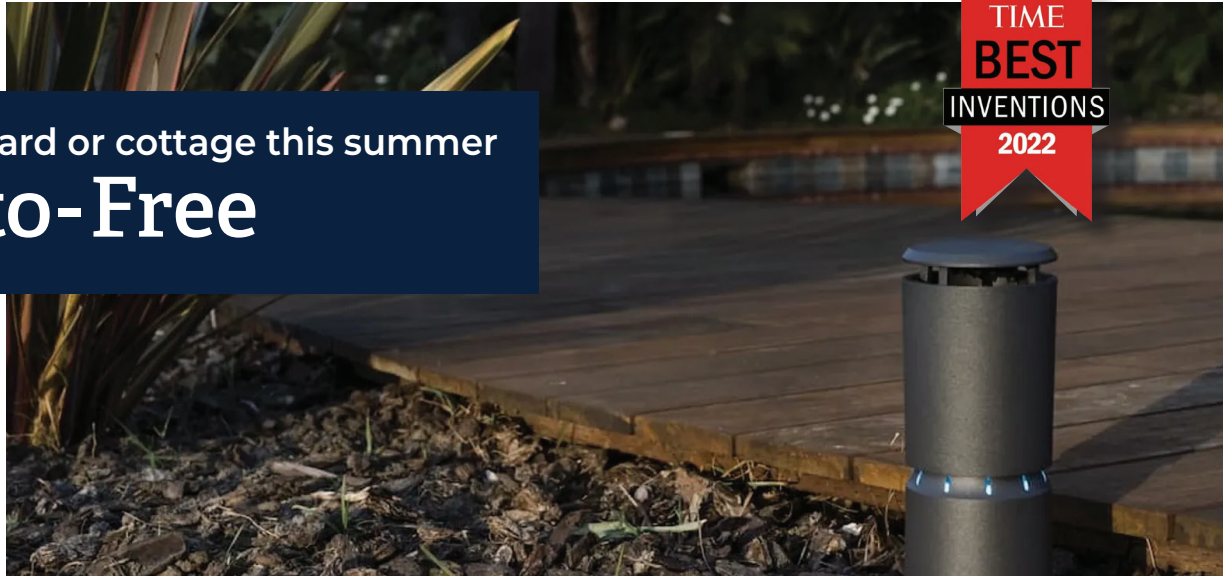

How Do Thermacell Products Work?

Easily create effective mosquito-repelling zones with a simple push of a button. Simply activate using the app on your phone, and stop worrying about mosquitoes for hours. It is a commercial grade mosquito repellent formulation- no charging required. No scent, no sprays, no chemicals on your skin.